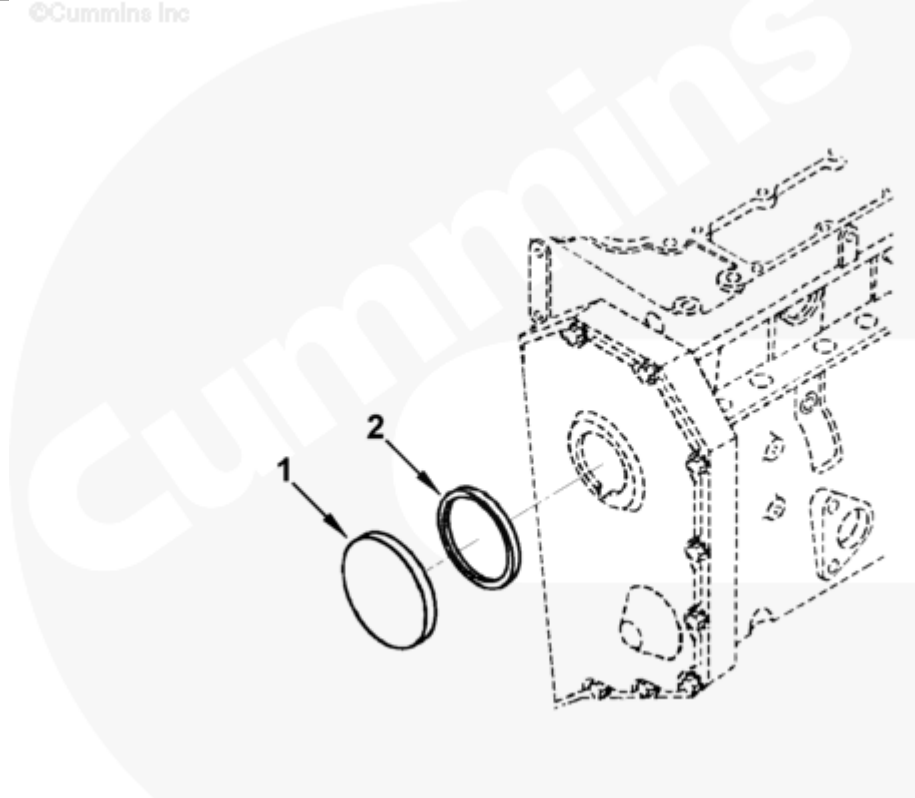

©Cummins Inc